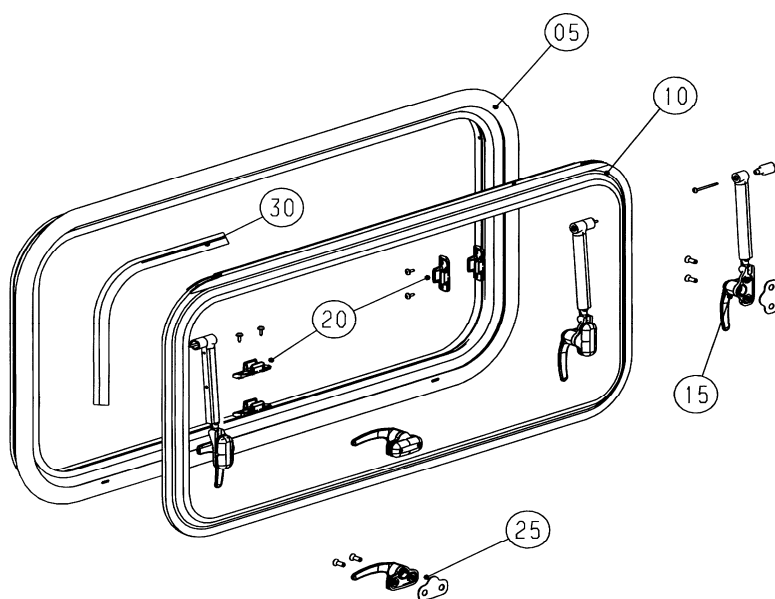

Spare Parts S7-Window*

Top Hung Window (version from 2003 on)

	Description	Part No.	Pack. Unit
05	Frame of top hung window, without glazing panel	ARE0701	1 pc.
10	Glazing panel for top hung window cpl. with assembly parts	BG1352	1 pc.
15	Click-clack-stay complete, right and left handed, with button at handle	BG1679	1 pair
	Click-clack-stay complete, right and left handed, without button at handle	BG1680	1 pair
	Stay complete, right and left handed, with button at handle	BG1681	1 pair
	Stay complete, right and left handed, without button at handle	BG1682	1 pair
20	Repair kit (lock counterpart)	BG1354	1set
25	Handle complete, with button, left (view from inside)	BG1683	1 pc.
	Handle complete, with button, right (view from inside)	BG1684	1 pc.
	Handle complete, without button, left (view from inside)	BG1692	1 pc.
	Handle complete, without button, right (view from inside)	BG1693	1 pc.
30	Seal frame/glazing, length = 5 m	BG1356	1 pc.

Important: When ordering specify - description, quantity, dimensions, part. no., colour of frame, colour of stays, wall thickness.

Pos 25:
Length X:
Version from 2003 on: 28 mm

Pos. 20
Version from 2003 on

* = only for manufacturers